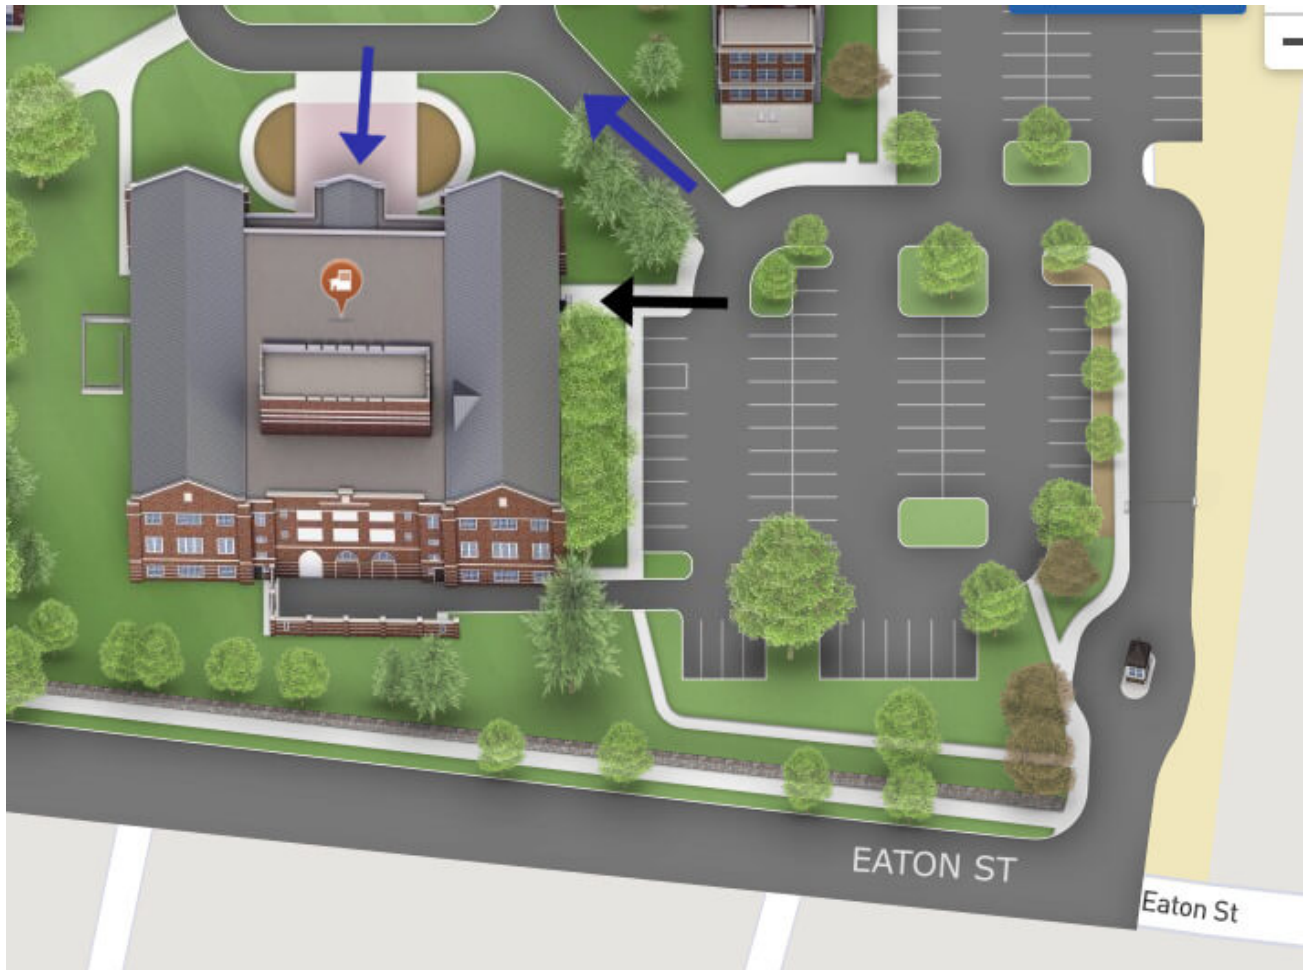

If you are using a GPS or online map, please enter the following address to reach the Eaton Street Gate: 63 Eaton Street, Providence RI 02908

You may enter via the parking-lot door (black arrow) and follow the signs to the concert hall. However, if you'd rather avoid stairs, guest can be dropped off via the front main entrance (blue arrows) which is just feet from Ryan Hall.